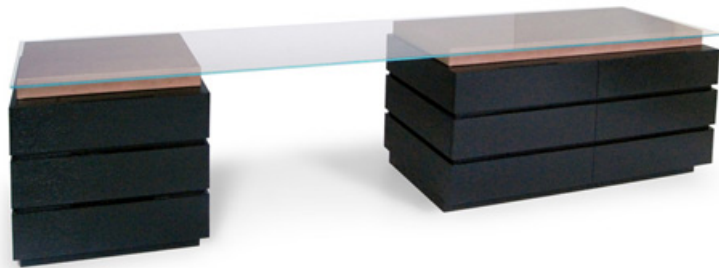

## Chambal DESK

Product Code: TABS-32455