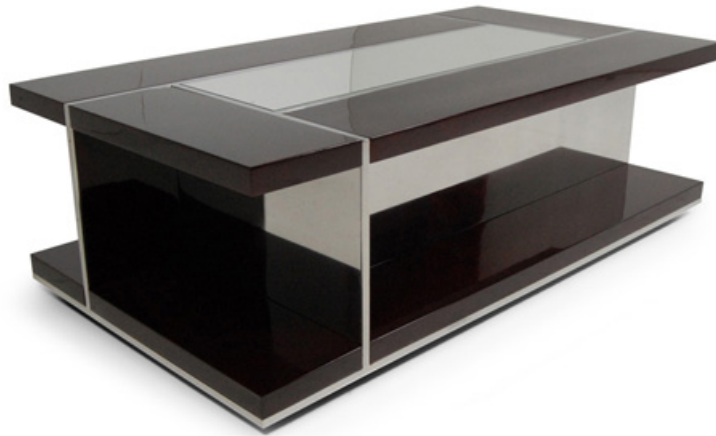

Rawnsley COFFEE TABLE

Product Code: COFF-25216