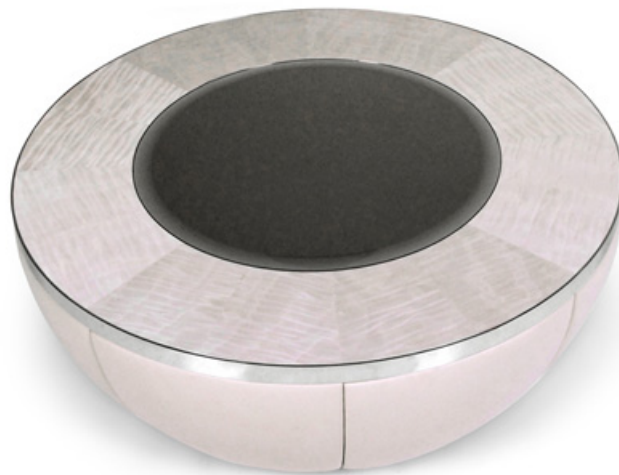

Aldan COFFEE TABLE

Product Code: COFF-24046