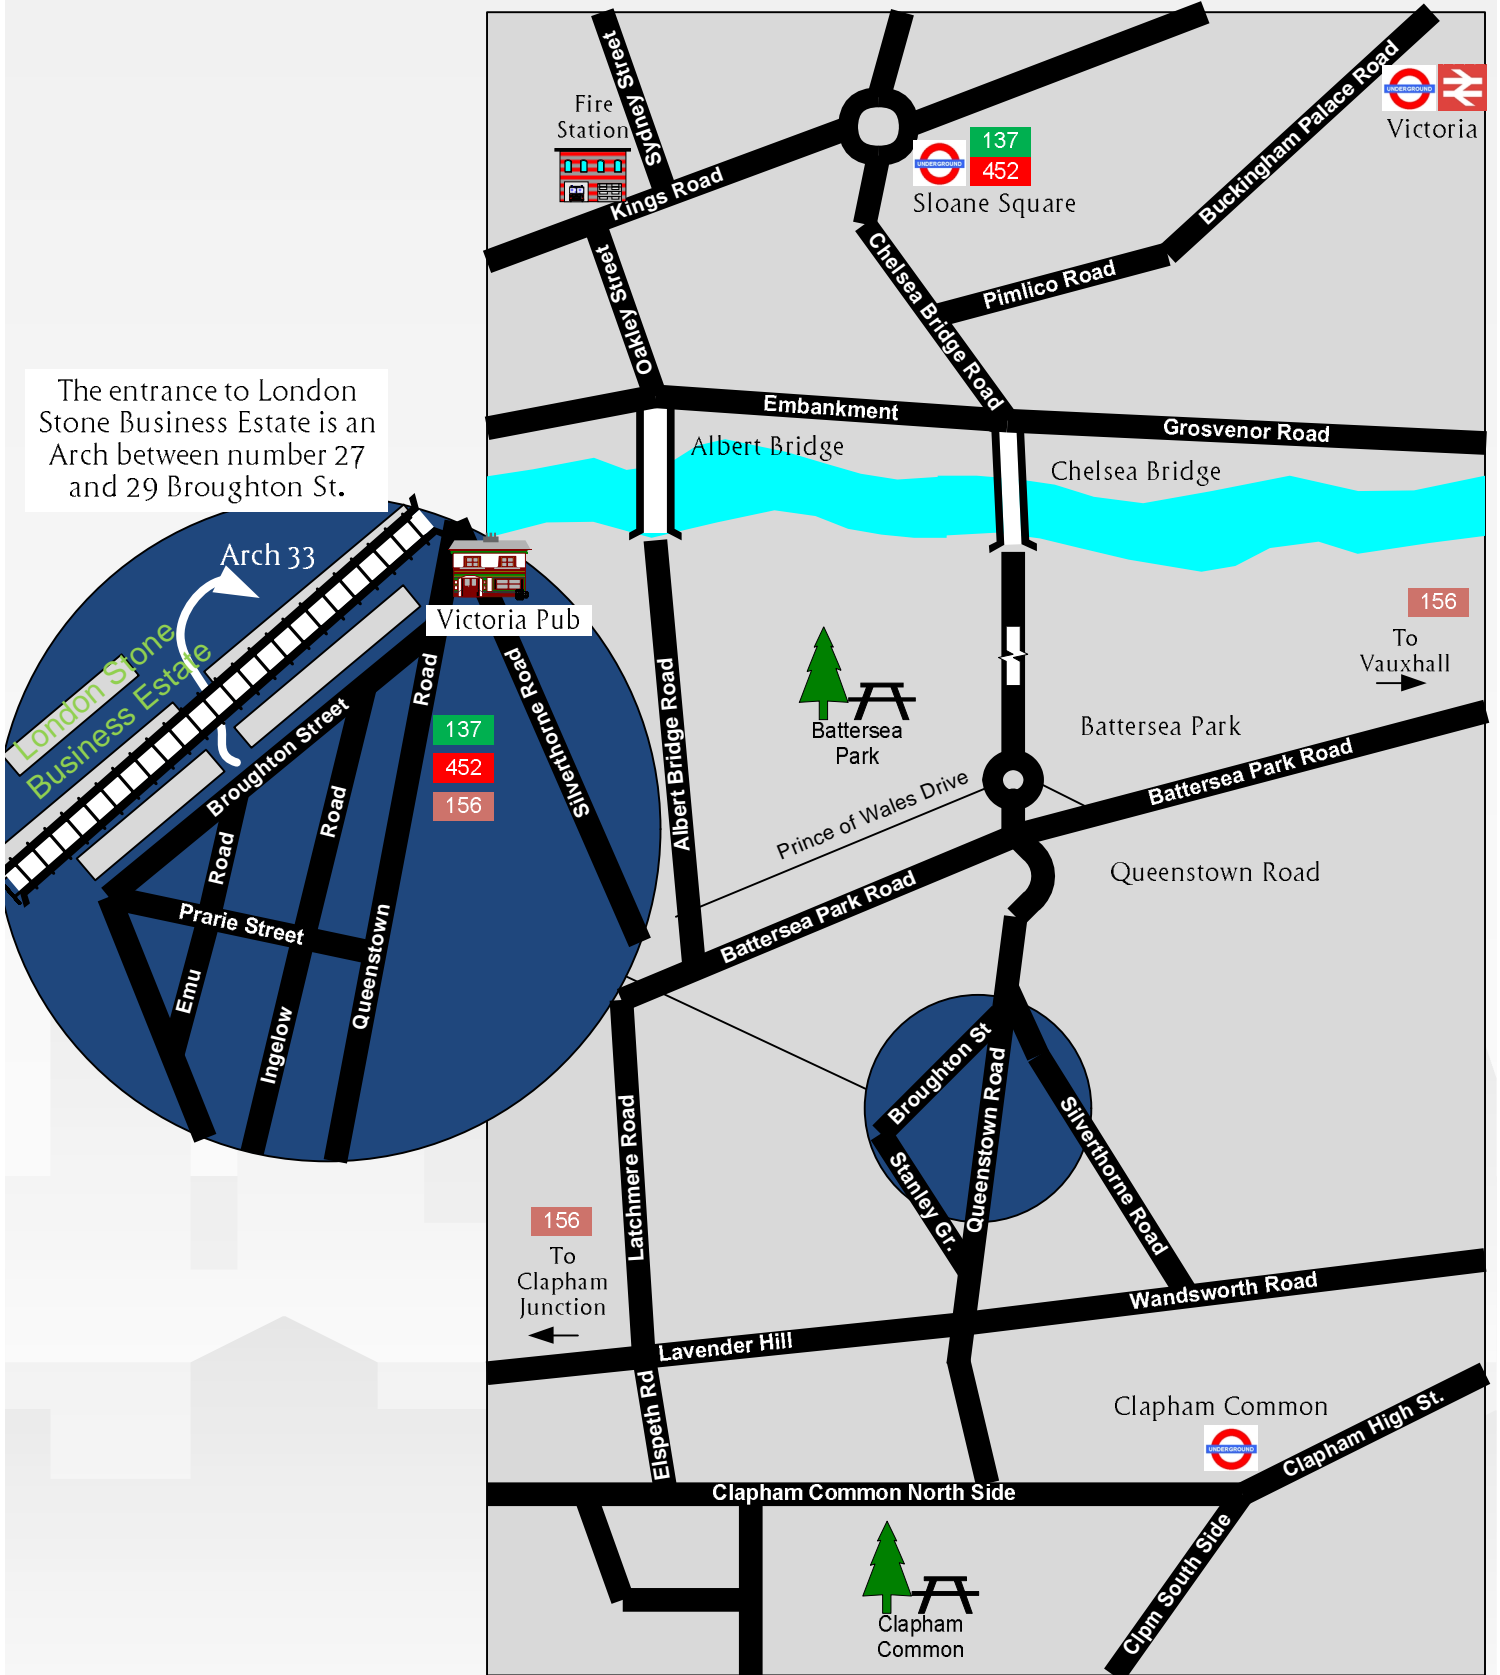

The entrance to London Stone Business Estate is an Arch between number 27 and 29 Broughton St.

Arch 33 London Stone Business Estate Broughton Street London SW8 3QR  
 T 020 7622 6246 F 020 7627 4285 www.benwhistler.com