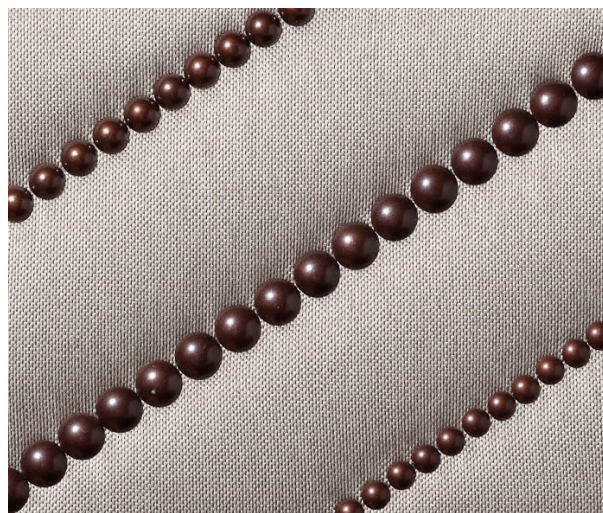

Studding Details

Our collection of metal studs are available in three sizes - small, medium and large. Stud application depends on the design and the materials used. Please contact the Ben Whistler sales team on 0208 576 6600 to discuss your requirements.

Antique Brass

French Natural

Nickel

Pewter