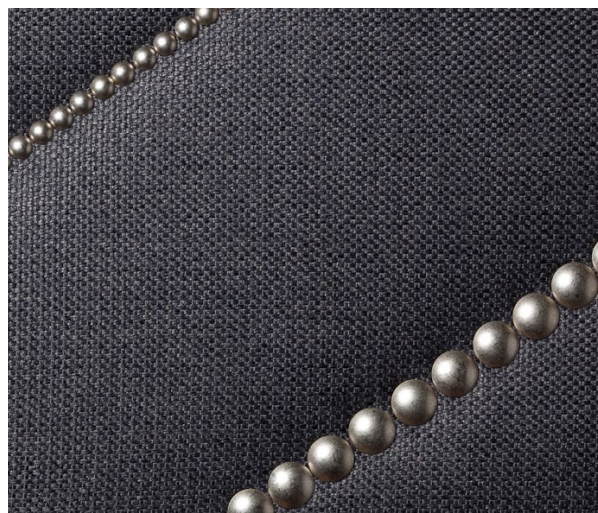

Studding Details

Our collection of metal studs are available in three sizes - small, medium and large. Stud application depends on the design and the materials used. Please contact the Ben Whistler sales team on 0208 576 6600 to discuss your requirements.

Antique Brass

French Natural

Nickel

Pewter