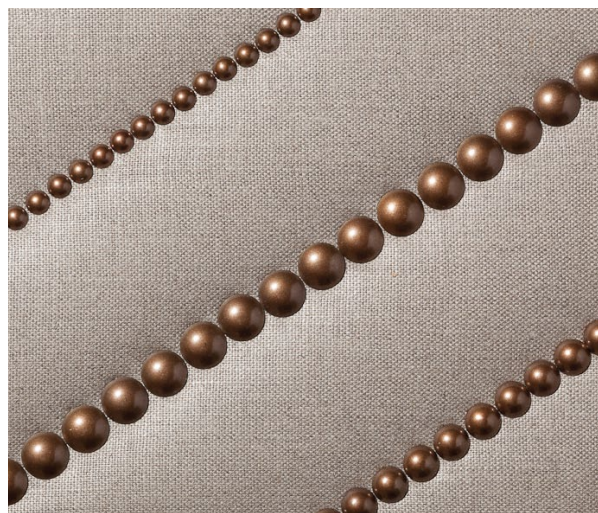

Studding Details

Our collection of metal studs are available in three sizes - small, medium and large. Stud application depends on the design and the materials used. Please contact the Ben Whistler sales team on 0208 576 6600 to discuss your requirements.

Antique Brass

French Natural

Nickel

Pewter