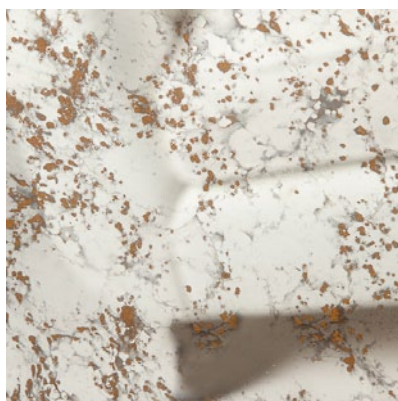

Mirror Finishes

An inspiring collection of mirror finishes featuring oxidised and foxed mirror are available for use on cabinetry. Also available are toughened, smoked and painted glass. Please contact the Ben Whistler sales team on 0208 576 6600 to discuss your requirements.

Blenheim foxed

Venetian foxed

Marlborough foxed

Bronze Venetian foxed

Murano

Cinebar

Rosetti

Rieti