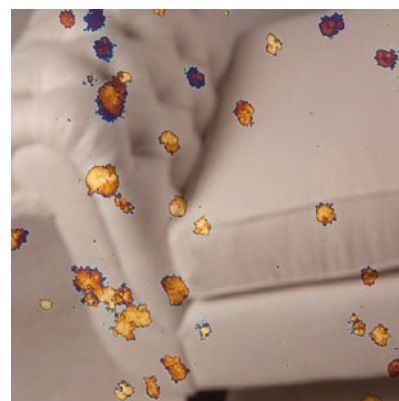

Mirror Finishes

An inspiring collection of mirror finishes featuring oxidised and foxed mirror are available for use on cabinetry. Also available are toughened, smoked and painted glass. Please contact the Ben Whistler sales team on 0208 576 6600 to discuss your requirements.

Blenheim foxed

Venetian foxed

Marlborough foxed

Bronze Venetian foxed

Murano

Cinebar

Rosetti

Rieti